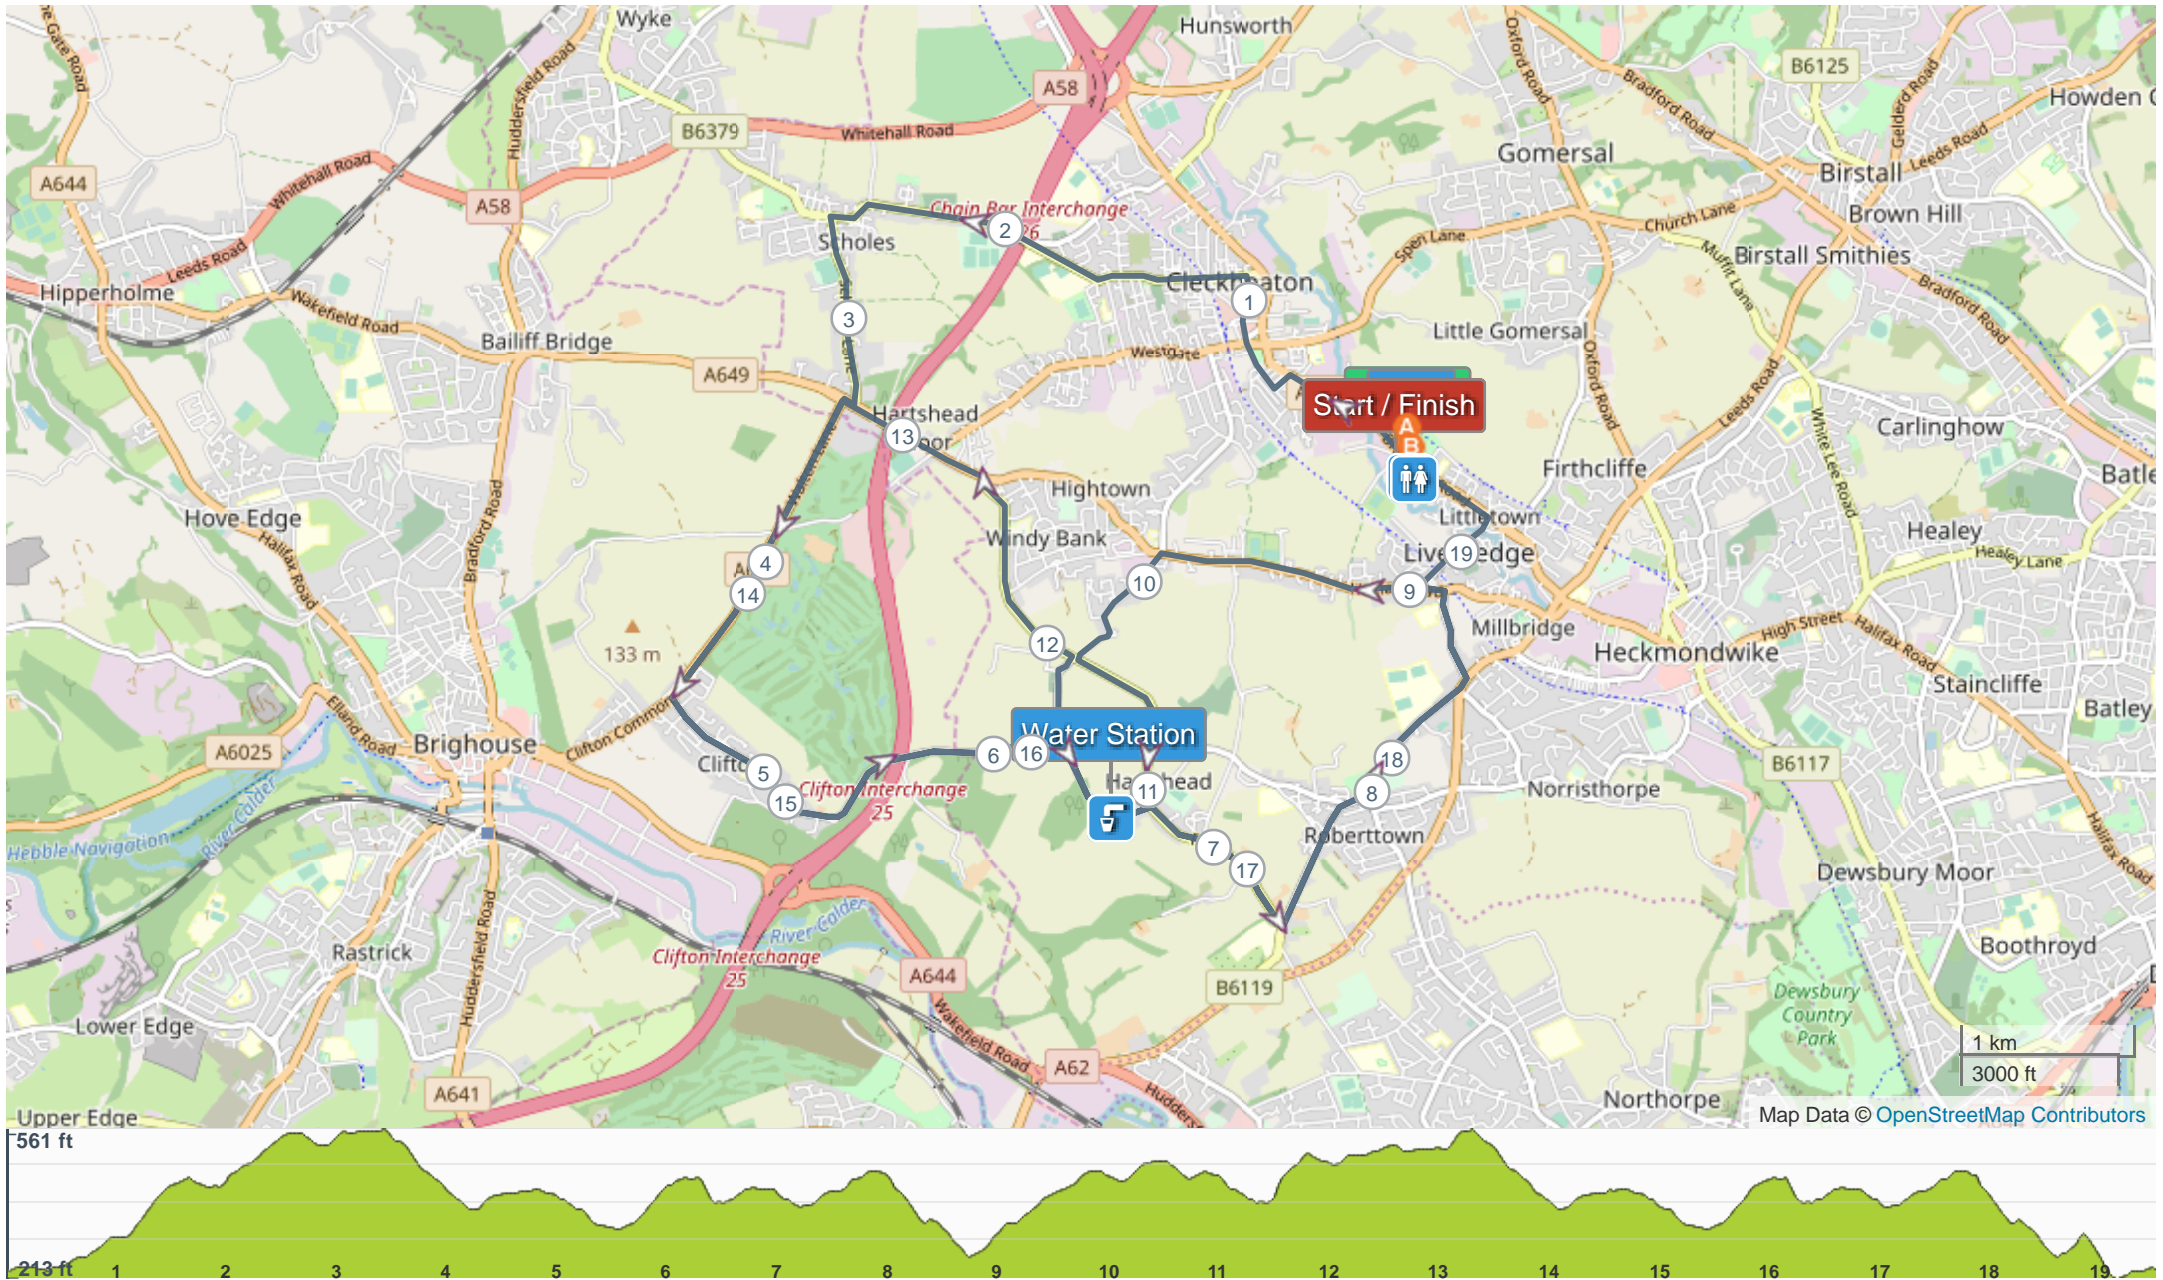

SPEN 20

ROUTE INFORMATION

ROUTE LENGTH	20 miles
ESTIMATED TIME	02:48:18
ASCENT	1525 ft
DESCENT	1538 ft
HILLS	↑46.7 ↓ %41.6→ % 11.8%
TERRAIN	Road
START	LAT: 53.716834, LNG: -1.699565

NOTES

SPEN 20

ROUTE DIRECTIONS

ETA	Miles	Turn	Directions
01:41:24	11.565	↗	Turn slight right onto Church Lane
01:44:01	11.818	→	Turn right onto Church Lane
01:44:32	11.888	←	Turn left onto Windy Bank Lane, B6119
01:51:10	12.661	←	Turn left onto Halifax Road, A649
01:53:32	12.945		Keep left onto A649
01:55:59	13.190	→	Turn right onto Scholes Lane, B6120
01:56:03	13.196	→	Turn right onto Halifax Road, A649
01:56:26	13.239	←	Turn left onto Walton Lane, A643
02:05:53	14.457	←	Turn left onto Towngate
02:20:13	16.101	↗	Keep right onto Hartshead Lane
02:20:20	16.116	→	Turn right onto Hartshead Lane
02:24:21	16.596	→	Turn right onto Fall Lane, B6119
02:29:50	17.257	↙	Turn sharp left onto Roberttown Lane
02:38:42	18.349	↖	Turn slight left onto Huddersfield Road, A62
02:38:58	18.389	←	Turn left onto Headlands Road
02:41:43	18.717	↙	Turn sharp left onto Halifax Road, A649
02:42:45	18.809	↘	Turn sharp right onto Knowler Hill
02:45:10	19.158	←	Turn left onto Bradford Road, A638
02:47:46	19.451	←	Turn left
02:47:57	19.475	↗	Keep right
02:48:18	20.000		FINISH