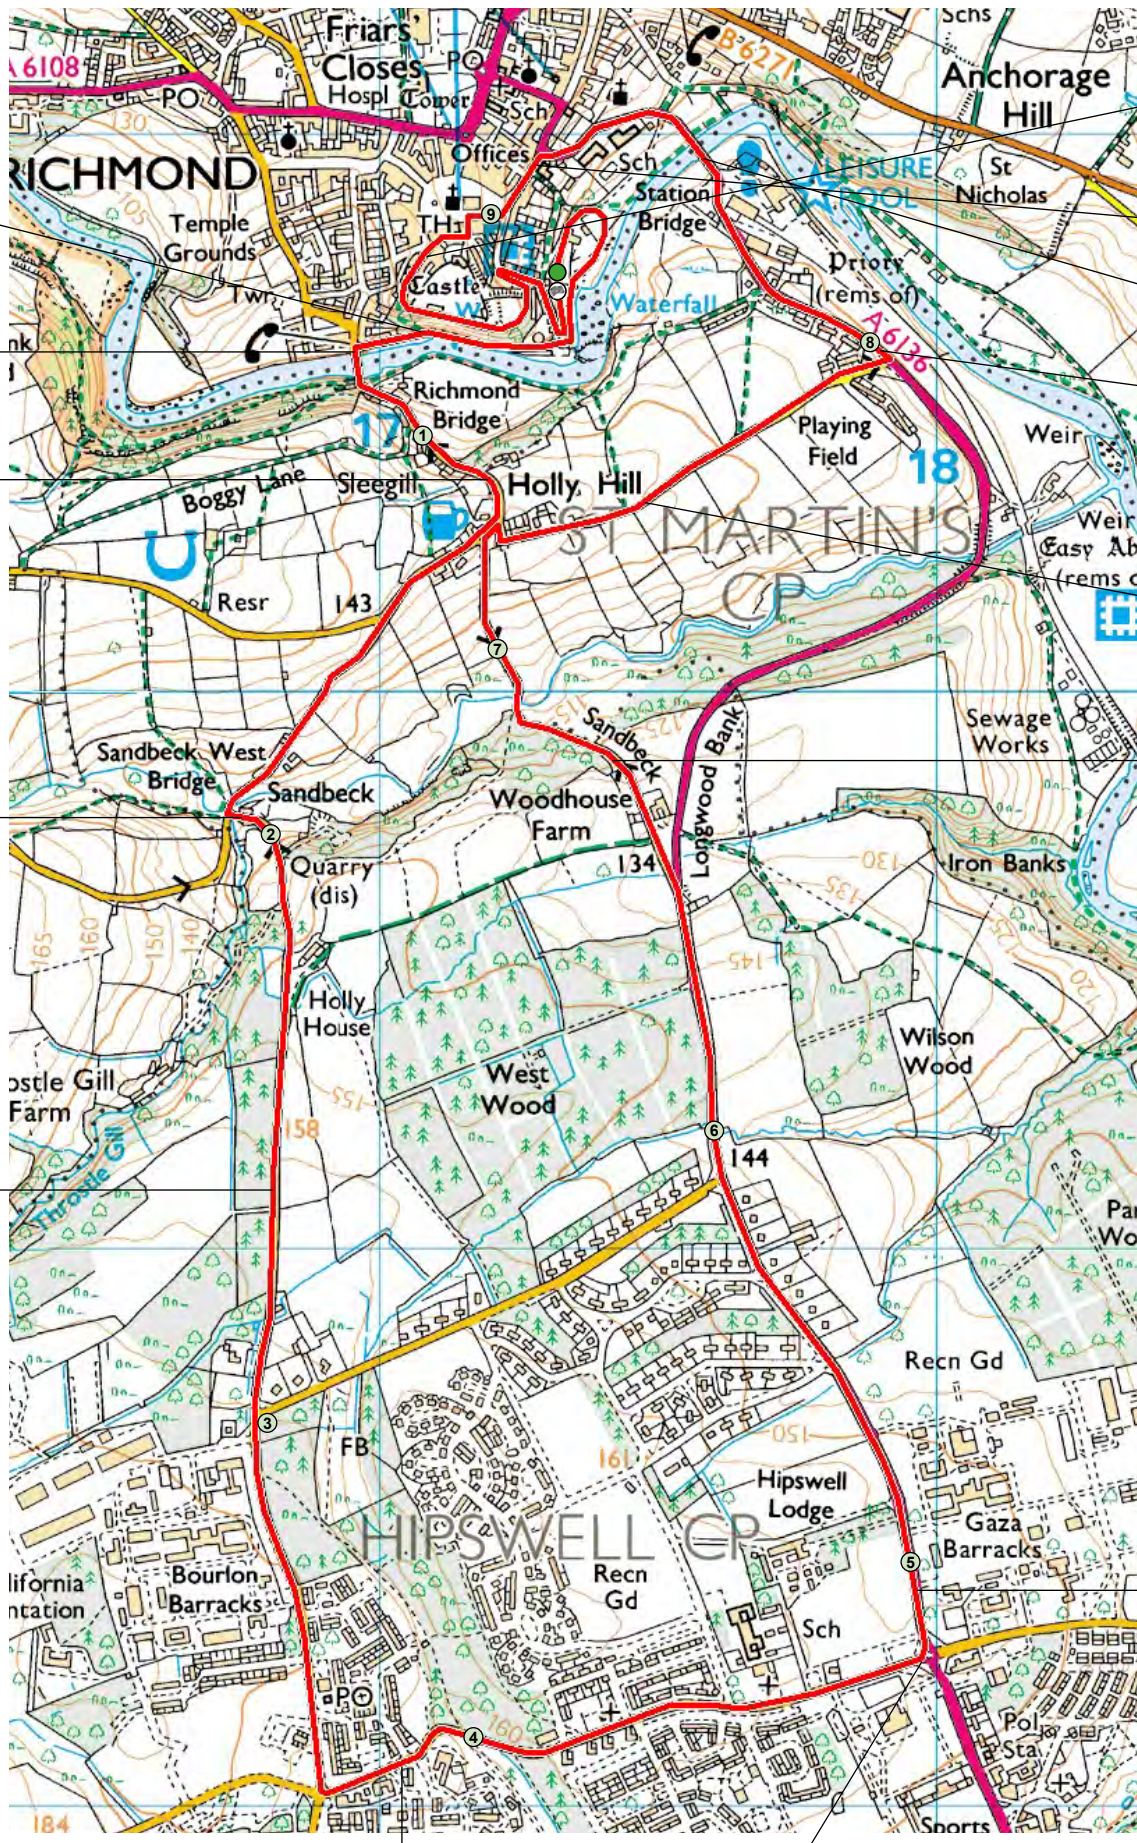

Start ●
Batts
(riverside park)

Richmond Castle 10k race route ——— (follow anti-clockwise from start)

Finish ●
Batts

Riverside Rd

Richmond Br

Sleegill

Sandbeck W Br

Plumer Rd

Castle Hill/
Castle Walk

Frenchgate

Station Br

Rimington Ave

Theakston Ln

Sandbeck (E)

Richmond Rd
(north)

Hipswell Rd W

roundabout