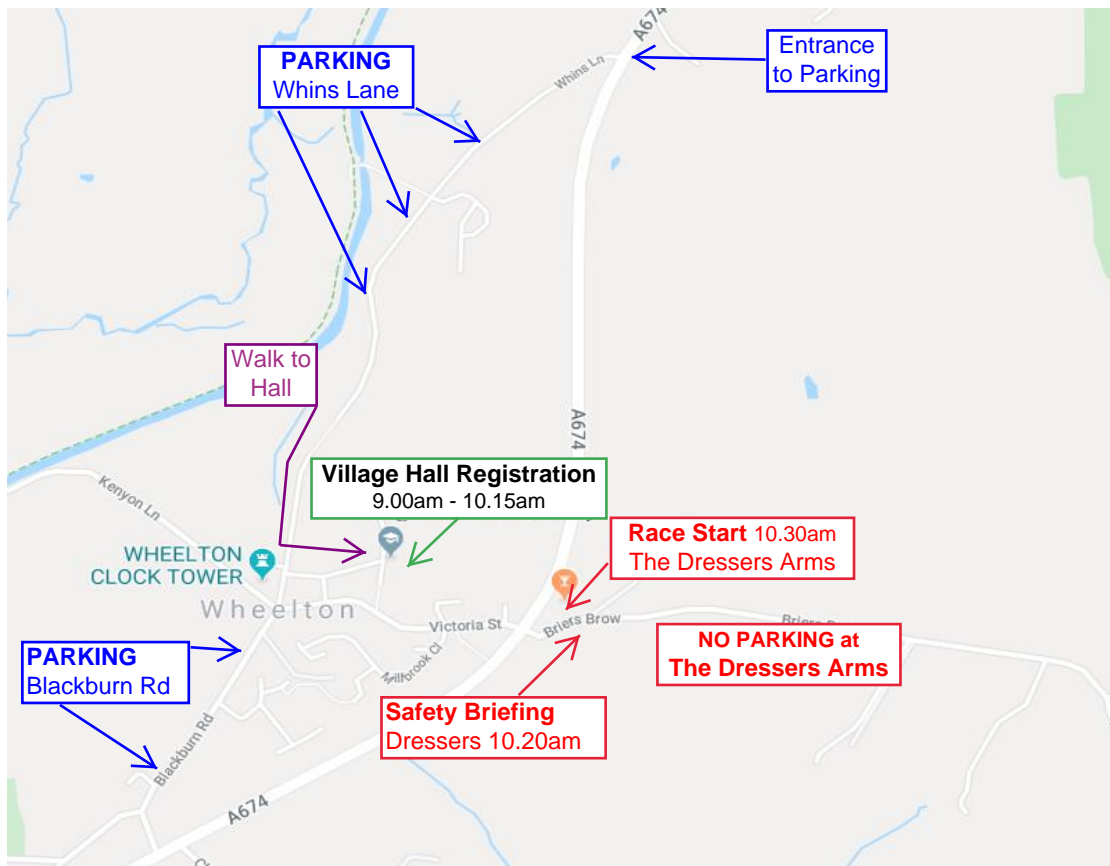

# THROUGH THE VILLAGES RACE 3<sup>rd</sup> Nov 2019

## RACE INFORMATION

9.00am – REGISTRATIN OPENS - PRE-ENTRIES & ON THE DAY ENTRIES, Village Hall

10.15am - REGISTRATION CLOSES, Village Hall

10.20am – SAFETY BRIEFING, car park Dressers' Arms

10.30am – RACE START!

### **PARKING**

Main parking is along **WHINS LANE, PR6 8HN**, which is a cul de sac. Once parked, continue to walk down the road and follow signs to the Village Hall. The start line is a short walk from the Hall.

Alternative parking is on Blackburn Road in the Village of Wheelton.

Absolutely **NO PARKING** at the Dressers Arms

You must respect residents' parking requirements. DO NOT block anyone in or park across driveways or farm gates. It is really important that we do not receive complaints from residents in order to continue running this important charity event.