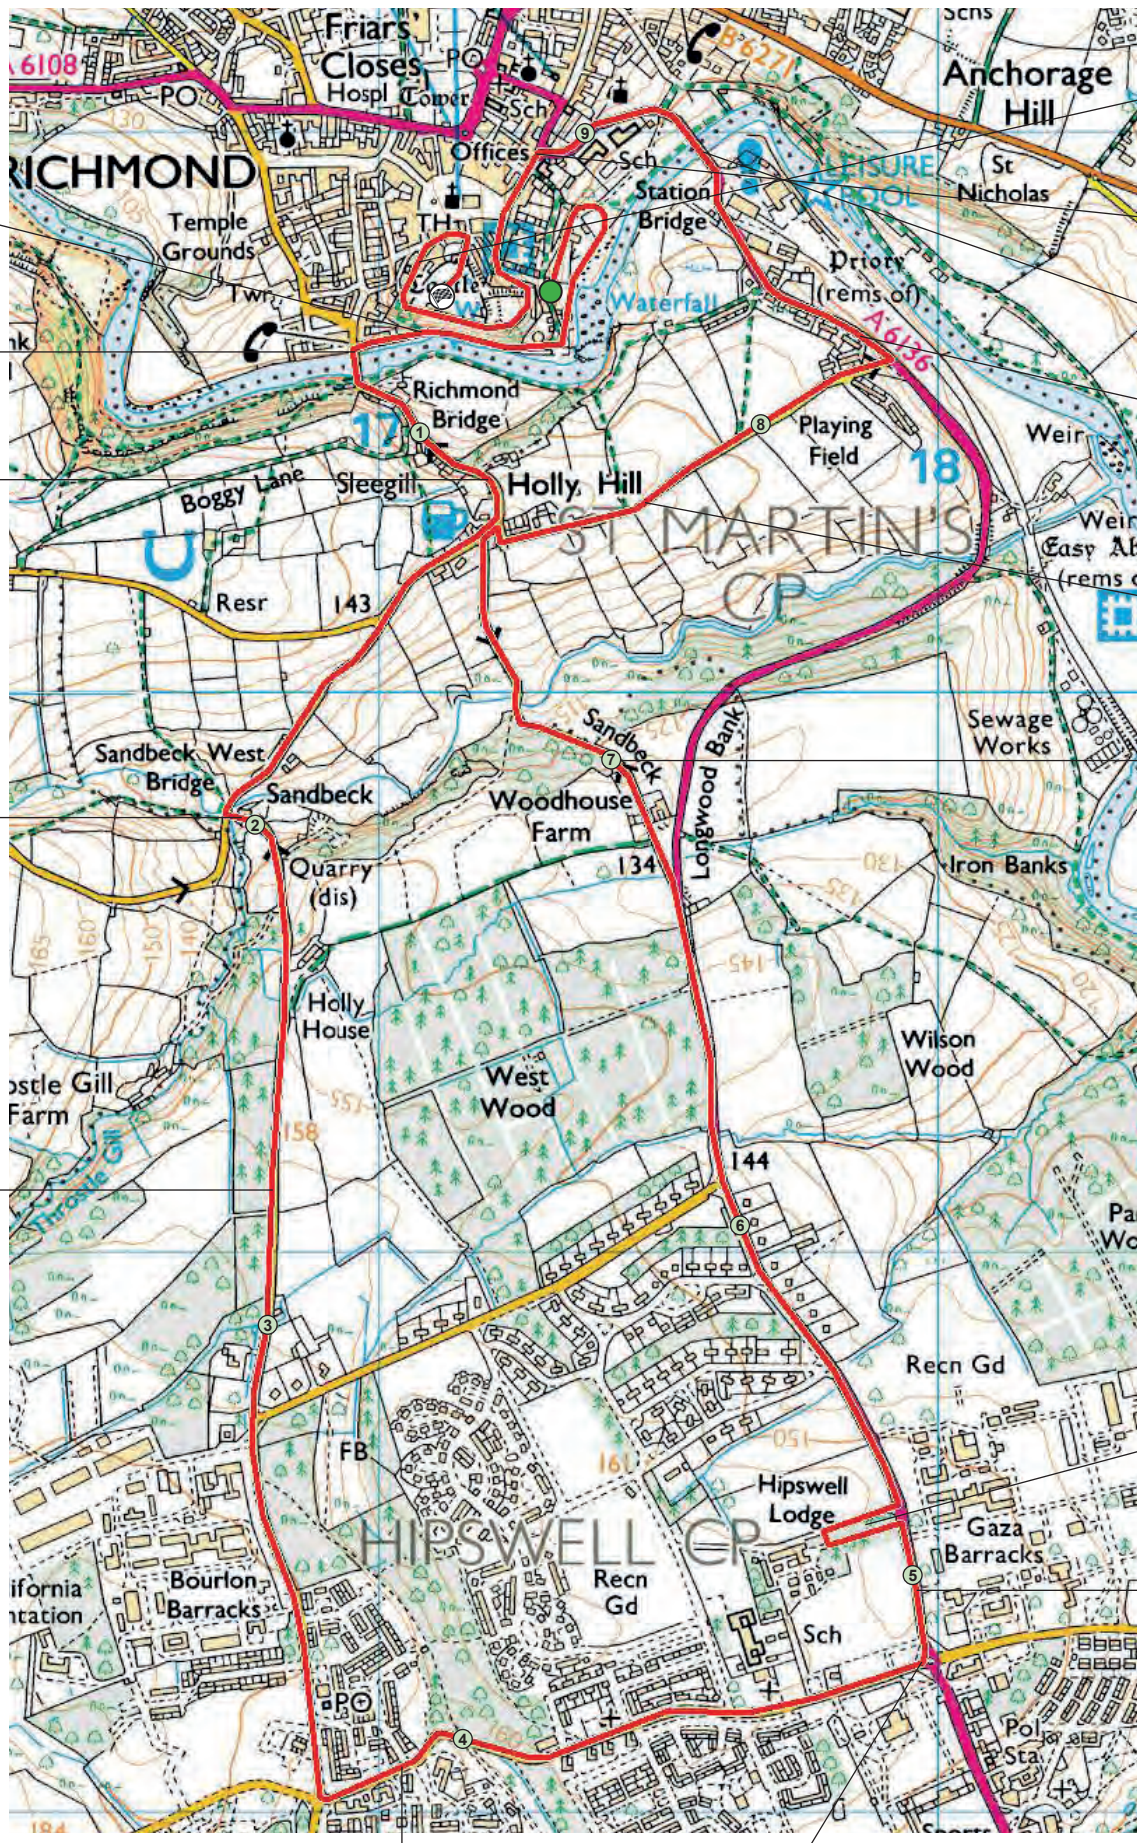

Start ●  
Batts  
(riverside park)

Richmond Castle 10k race route — (follow anti-clockwise from start)

Finish ●  
Richmond Castle

Riverside Rd

Richmond Br

Slee Gill

Sandbeck W Br

Plumer Rd

Castle Walk/  
Castle Hill

Frenchgate

Station Br

Rimington Ave

Theakston Ln

Sandbeck (E)

Smutts Rd  
loop

Richmond Rd  
(north)

Hipswell Rd W

roundabout